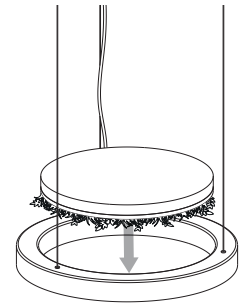

INDOOR - SUSPENSION

kit - GAVIN SILENCE LEAF

- foglie, materiale fonoassorbente
- vere foglie di Edera, Felce, Eucalipto, Ruskus
- da aggiungere a Gavin

- leaves, soundabsorbing panel
- Ivy, Fern, Eucalyptus, Ruskus real leaves
- to be added to Gavin price

Kit Silence Leaf

Kit Silence Leaf

Da aggiungere a Gavin Ø 500
To be added to Gavin Ø 500

Item

220

Da aggiungere a Gavin Ø 700
To be added to Gavin Ø 700

221

Da aggiungere a Gavin Ø 1000
To be added to Gavin Ø 1000